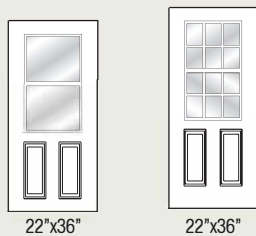

Decorative Glass Commodities

LITES WITH INTERNAL GRILLE

Low-E, TRIPLE PANE AVAILABLE

Q470

Don't see the configuration you want? Show us your vision. We give our customers the freedom of customization.

3X1 TOP GRILLE

PERIMETER GRILLE