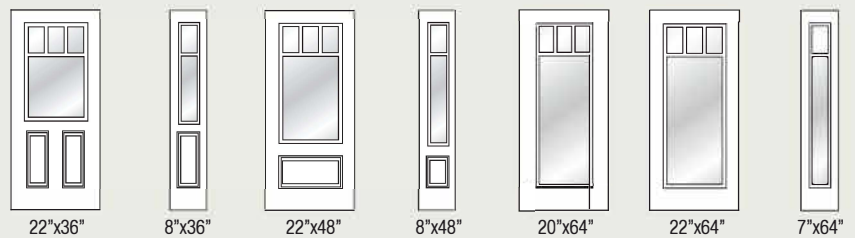

Decorative Glass Commodities

LITES WITH INTERNAL GRILLE

Low-E, TRIPLE PANE AVAILABLE

Q470

Don't see the configuration you want? Show us your vision. We give our customers the freedom of customization.

3X1 TOP GRILLE

PERIMETER GRILLE