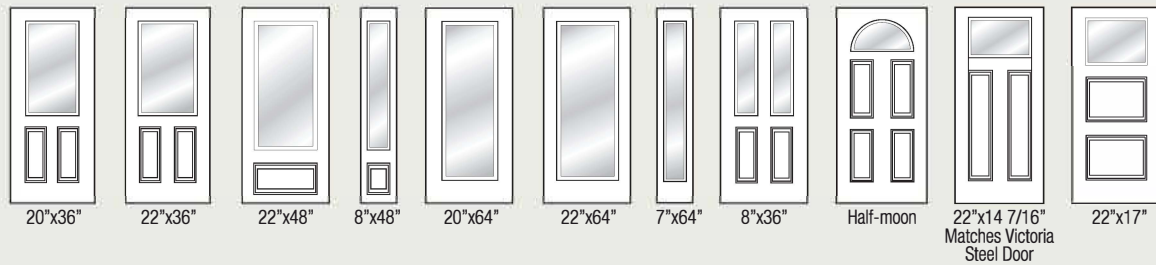

Decorative Glass Commodities

LITES WITH INTERNAL GRILLE

Low-E, TRIPLE PANE AVAILABLE

Q470

Don't see the configuration you want? Show us your vision. We give our customers the freedom of customization.

3X1 TOP GRILLE

PERIMETER GRILLE