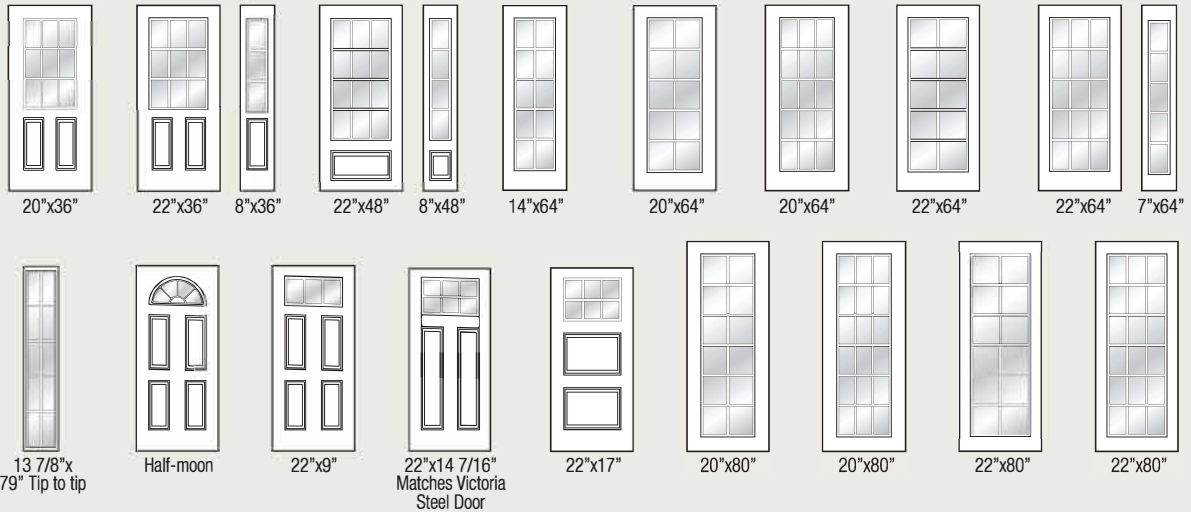

Decorative Glass Commodities

LITES WITH INTERNAL GRILLE

Low-E, TRIPLE PANE AVAILABLE

Q470

Don't see the configuration you want? Show us your vision. We give our customers the freedom of customization.

3X1 TOP GRILLE

PERIMETER GRILLE